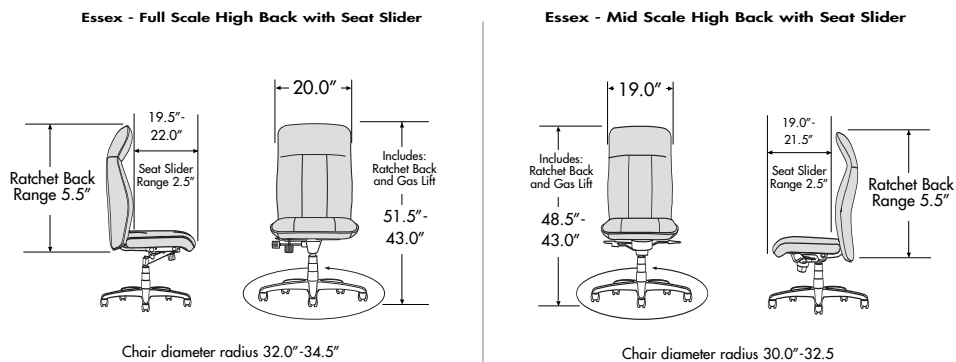

Two Back Styles

High Back - Full Scale or Mid Scale
Mid Back - Management & Conference

Four Arm Styles

Adjustable Height, Wing, Open Cantilever, Executive "C"

Five Base Choices

Black Nylon (Standard)
Optional Bases: Polished Aluminum, Mahogany, Natural Maple, Medium Cherry

Three Controls

Dual Torsion Control (High Back Only)
Three Position Knee Tilt Control (High Back Trimmed Scale and Mid Back Only)
One Position Knee Tilt Control (Mid Back Only)

User Ergonomics Include:

Back Angle Adjustment Included on Essex Mid Scale and Optional on Essex Mid Back
Adjustable Headrest (High Back Only)
Adjustable Back Height
Adjustable Seat Depth
Adjustable Height Arms (Optional)
Knee Tilt Control
Adjustable Lumbar Pillow (Optional)

Limited Lifetime Warranty

EVERY CHAIR, EVERY OPTION, EVERY FABRIC, EVERY LEATHER, READY IN 48 HOURS
ALL IMAGES IN THIS BROCHURE ARE AVAILABLE FOR DOWNLOAD AT WWW.VIASEATING.COM

205 VISTA BLVD. SPARKS, NV 89434
T 800.433.6614 • F 800.833.9094