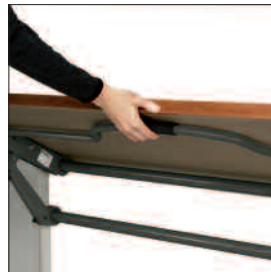

Flip it.

A quick and simple one-step release enables the top to flip and lock. The leg-within-leg nesting ability of the table and its incredibly narrow folded "envelope" maximize limited storage space.

Nest it.

Pair Hurry Up! tables with Torsion® on the Go!® or

Dance® seating for the ultimate in mobility, flexibility and compact storage.

Breaking the speed limit.

In today's hectic climate, you need mobility and flexibility to get it done quickly. Make last-minute changes. Respond to unexpected "fire drills". Move it. Store it. And, by the way, do it yourself. With Hurry Up! tables, one person can flip them into position and roll them into place. The lightweight top option and casters make rearranging tables a breeze. Need to move to another room? Simply nest two or three tables together and roll them away. It's fast furniture for your fast-paced world.

The compact nesting ability of the Hurry Up! table is achieved through an innovative leg-within-leg design.

The release mechanism allows one person to flip the table with one motion. Simplicity at work.